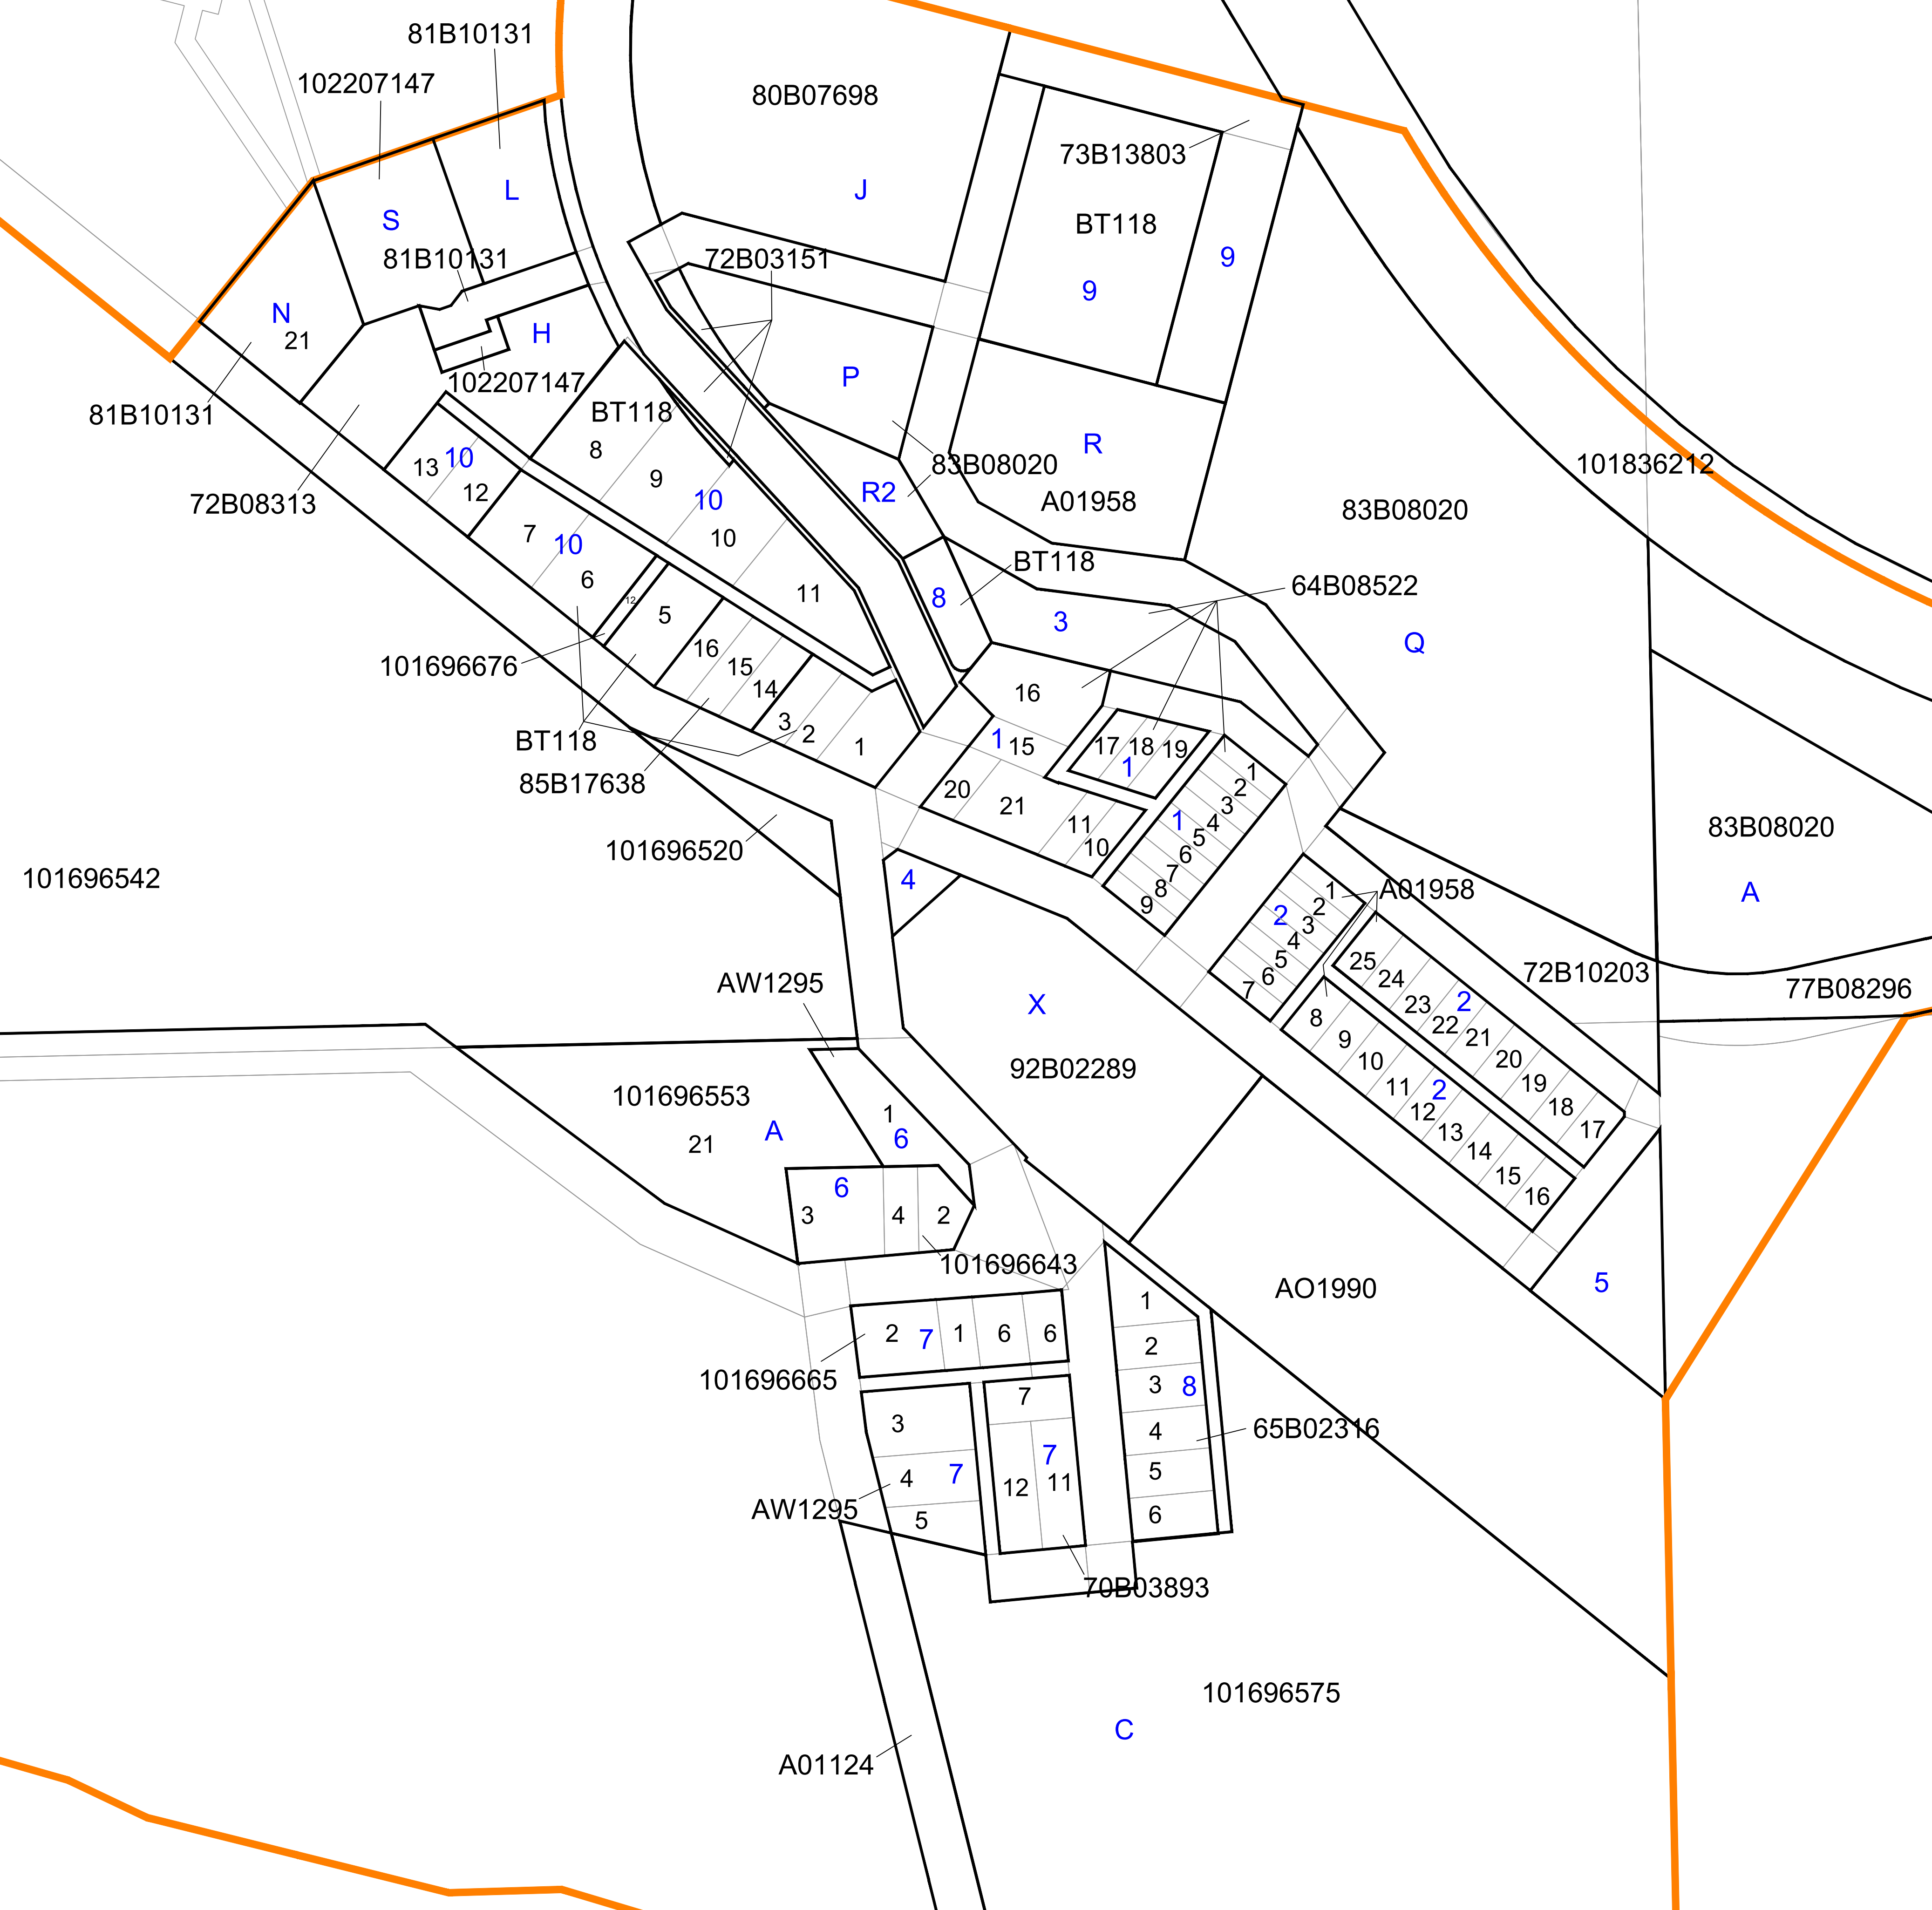

BOX 180, PARADISE HILL SK, S0M 2G0  
PARCEL C, PORTION SW-11-53-24-W3  
306-344-2034, RM501@SASKTEL.NET

PROJECT NORTH:

LEGEND:

- SURFACE PARCEL
- BLOCK OUTLINE
- 2 BLOCK
- 101496023  PLAN
- 1 LOT NUMBER
- HAMLET BOUNDARY

01	18/11/26	ISSUED
REV:	YY/MM/DD	DESCRIPTION/ISSUANCE
REFERENCE SYSTEM:		
U.T.M. NAD 83 ZONE 12 NORTH METRIC		
SCALE:	CAD:	
1:1500	J.C.	
DWG SIZE:	CHECKED:	
24X36 LCSP	J.C.	
DATE:	DESIGN:	
01/09/2018	N/A	
DWG NO:		
001-A		